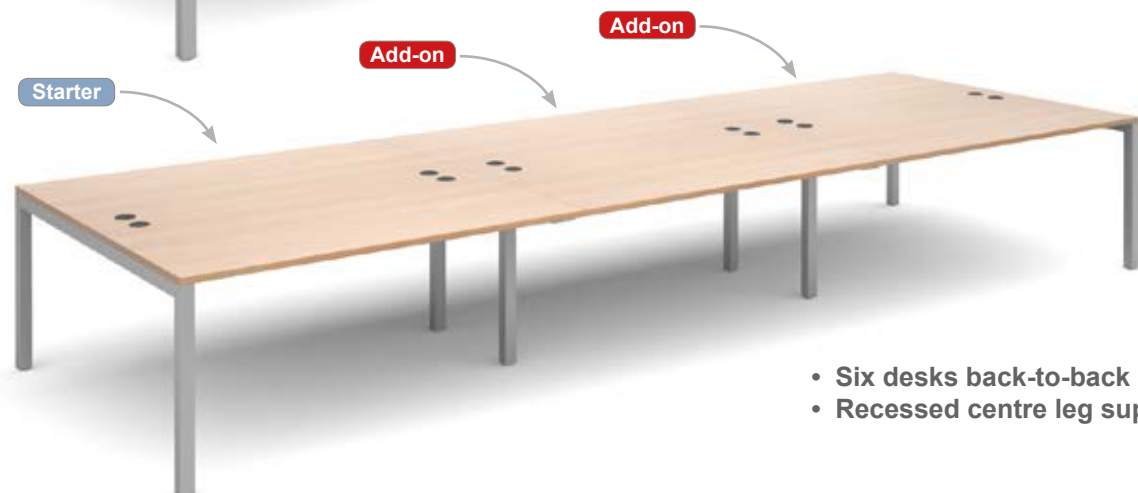

Connex

As bench solutions are becoming more popular and mainstream in open plan offices, the Connex range has been developed in response to modern office design and is a more cost effective alternative to the popular Adapt II benching solution. Through its twin fixed beam steel frame construction, Connex is robust enough to cope with the rigours of a busy office and is an ideal modular system for high density office spaces.

1 Each configuration starts with a **starter unit**

2 continue with add **add-on** desks

Single desks

Back-to-back desks

Example Configurations

- Four desks back-to-back
- Recessed centre leg support

- Six desks back-to-back
- Recessed centre leg supports