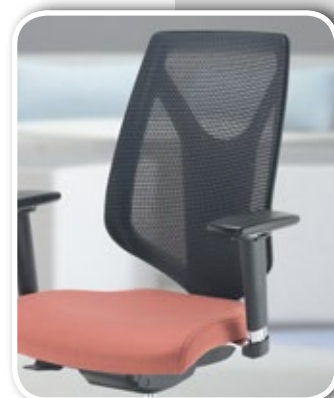

JOVI

MODERN TASK SEATING

“ Modern design meets increased levels of comfort with a multitude of fabric and colour seat options, available with a Mesh or Fabric back and black or chrome base. ”

Made to order
FROM

£239.00

CALL US NOW TO DISCUSS YOUR OPTIONS

020 8064 0959

FABRIC
BACK

FABRIC
BACK
WITH
HEADREST

MESH
BACK
WITH
HEADREST

MESH
BACK