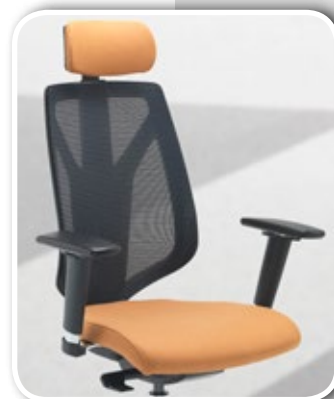

JOVI

MODERN TASK SEATING

“ Modern design meets increased levels of comfort with a multitude of fabric and colour seat options, available with a Mesh or Fabric back and black or chrome base. ”

Made to order
FROM

£239.00

CALL US NOW TO DISCUSS YOUR OPTIONS

020 8064 0959

FABRIC
BACK

FABRIC
BACK
WITH
HEADREST

MESH
BACK
WITH
HEADREST

MESH
BACK