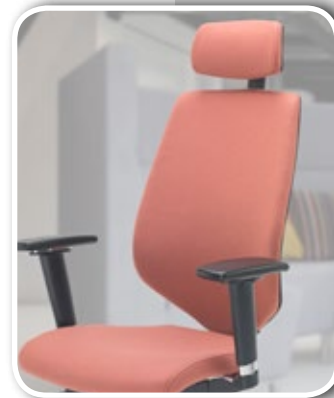

FABRIC
BACK
WITH
HEADREST